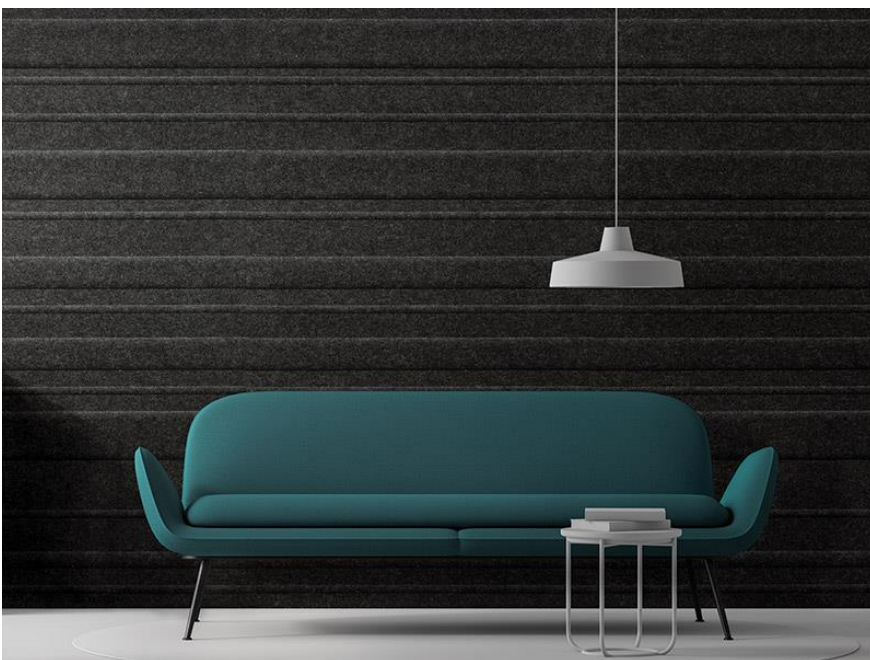

PRINT

MUTO acoustic panel solutions

MUTO Acoustic Print Panels provide soft tactile texture with bold graphic patterns. Whether used for walls, ceilings, dividers or components, soft-patterned sound absorption is the solution for large noisy spaces with hard surfaces. Designing for the size of your space just got easier with 6 standard patterns in 3 different scales.

Make It Cool. Make It Quiet.

TEXTURE

MUTO acoustic panel solutions

Noisy spaces? MUTO Texture acoustic panels solutions add depth, drama, dimension and diffusion of sound. Whether used for walls, ceilings, dividers or artwork, the texture you have come to know and love is available in acoustic PET felt. MUTO Texture takes your designs to new functional levels. With a variety of colorways to choose from and 1/2" and 1" core thicknesses, MUTO Texture gives you high-impact design in a thoughtfully functional way. And as a result, you can increase concentration and productivity in your space. **Make It Cool. Make It Quiet.**

Choose from a variety of colors ranging from bold and bright to understated soft hues for perfect sound softening.

BAFFLES

MUTO acoustic ceiling solutions

Who needs acoustic panels? Workspaces have become larger and noisier. As a result, with added noise comes decreased productivity. So, everyone needs sound diffusion. MUTO by Soelberg offers just that. Texture panels, acoustical ceiling baffles, sound softening divider screens and slab and printed acoustic panels made of 100% PET polyester absorb and diffuse sound so that you can focus and concentrate. With various patterns, prints and colorways to choose from, you have the upper hand in stylish sound control.