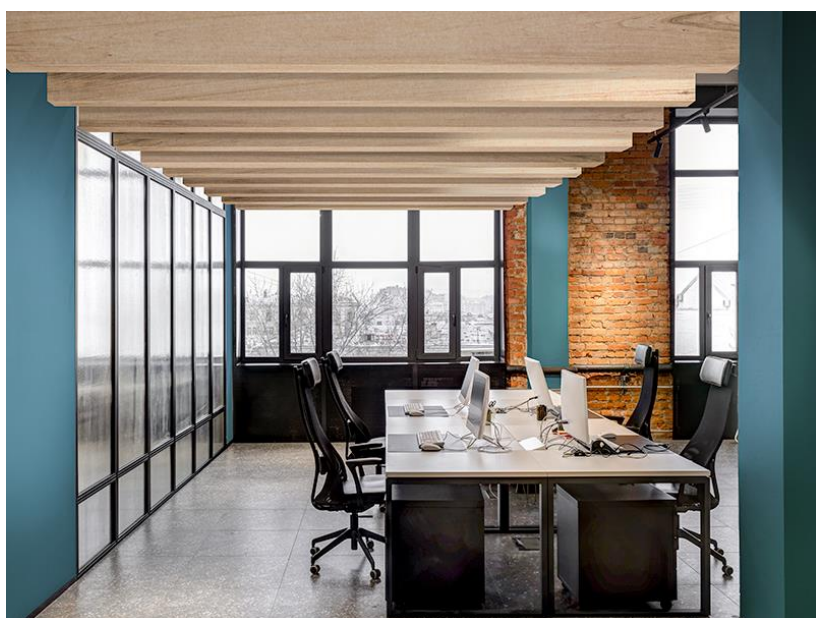

WALL TILES

MUTO acoustic solutions

Because we can easily cut and fold PET felt, we offer a variety of simple acoustic solutions. MUTO Wall Tiles are your day-two solution for easy to specify and just as easy to install shapes and patterns in high performing MUTO. And, because we make everything we design, you don't have to wait months for product.

Choose from a variety of colors ranging from bold and bright to understated soft hues for perfect sound softening.