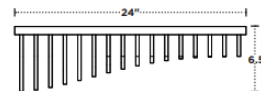

Swell : CEILINGS

SCULPTURAL & TRANSFORMATIVE

The Swell Ceiling System is a drop ceiling product series that transforms office interiors through both cutting edge aesthetics and acoustical performance. Made from our 99% recycled PET felt, the five modular tiles can be rotated and configured in multiple orientations to create endlessly customizable ceiling sculptures.