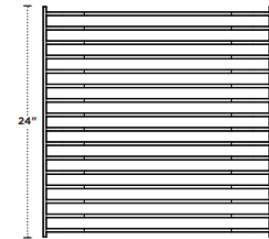

TILE B

Swell : CEILINGS

SCULPTURAL & TRANSFORMATIVE

The Swell Ceiling System is a drop ceiling product series that transforms office interiors through both cutting edge aesthetics and acoustical performance. Made from our 99% recycled PET felt, the five modular tiles can be rotated and configured in multiple orientations to create endlessly customizable ceiling sculptures.