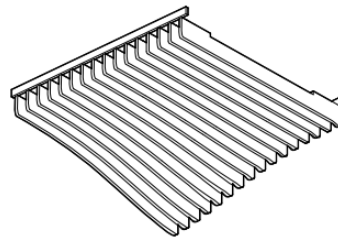

LICORICE

STROMBOLI

TILE A

TILE B

TILE C

Torrent Tile : WALLS

MODULAR & CUSTOM

The Torrent tile is a modular acoustic tiling system that can be easily configured to create "custom" wall sculptures. With only three modular Torrent Tiles, endless varieties of undulations, ebbs and flows, and transitions can be created within any interior environment.

Torrent Tiles are designed so that their vertical slats can be reconfigured from **Right-to-Left** to **Left-to-Right**. This allows the undulation to continue horizontally and vertically by simply mirroring the files.

TILE A

TILE B

Swell : CEILINGS

SCULPTURAL & TRANSFORMATIVE

The Swell Ceiling System is a drop ceiling product series that transforms office interiors through both cutting edge aesthetics and acoustical performance. Made from our 99% recycled PET felt, the five modular tiles can be rotated and configured in multiple orientations to create endlessly customizable ceiling sculptures.