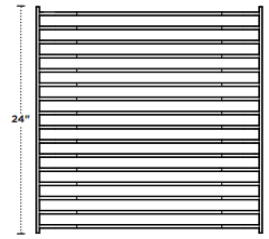

LICORICE

STROMBOLI

TILE A

TILE B

TILE C

Torrent Tile : WALLS

MODULAR & CUSTOM

The Torrent tile is a modular acoustic tiling system that can be easily configured to create "custom" wall sculptures. With only three modular Torrent Tiles, endless varieties of undulations, ebbs and flows, and transitions can be created within any interior environment.

Torrent Tiles are designed so that their vertical slats can be reconfigured from **Right-to-Left** to **Left-to-Right**. This allows the undulation to continue horizontally and vertically by simply mirroring the files.