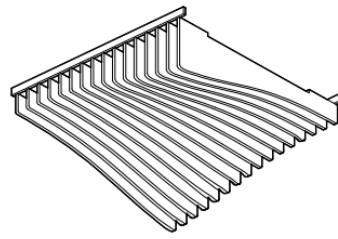

LICORICE

STROMBOLI

TILE A

TILE B

TILE C

Torrent Tile : WALLS

MODULAR & CUSTOM

The Torrent tile is a modular acoustic tiling system that can be easily configured to create "custom" wall sculptures. With only three modular Torrent Tiles, endless varieties of undulations, ebbs and flows, and transitions can be created within any interior environment.

Torrent Tiles are designed so that their vertical slats can be reconfigured from **Right-to-Left** to **Left-to-Right**. This allows the undulation to continue horizontally and vertically by simply mirroring the files.