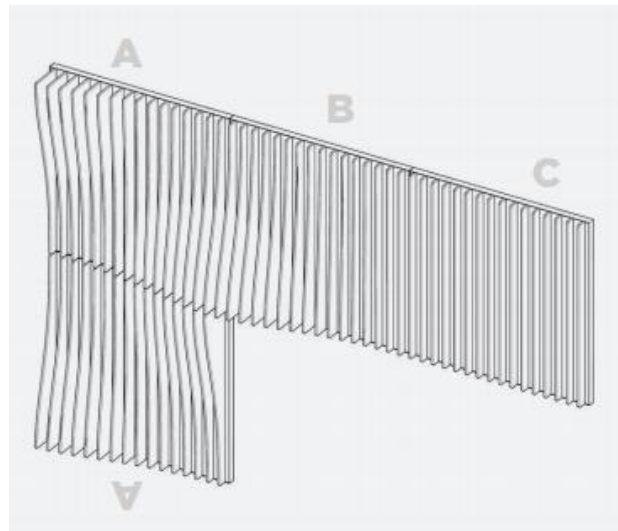

LICORICE

STROMBOLI

TILE A

TILE B

TILE C

Torrent Tile : WALLS

MODULAR & CUSTOM

The Torrent tile is a modular acoustic tiling system that can be easily configured to create "custom" wall sculptures. With only three modular Torrent Tiles, endless varieties of undulations, ebbs and flows, and transitions can be created within any interior environment.

Torrent Tiles are designed so that their vertical slats can be reconfigured from **Right-to-Left** to **Left-to-Right**. This allows the undulation to continue horizontally and vertically by simply mirroring the files.