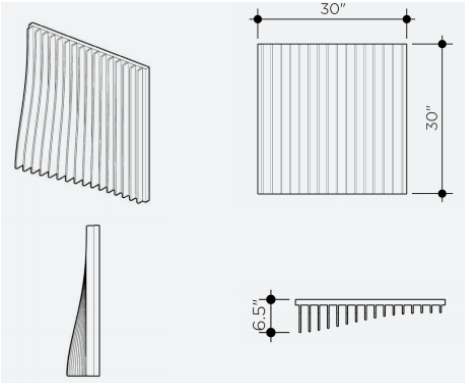

LICORICE

STROMBOLI

TILE A

TILE B

TILE C

Torrent Tile : WALLS

MODULAR & CUSTOM

The Torrent tile is a modular acoustic tiling system that can be easily configured to create "custom" wall sculptures. With only three modular Torrent Tiles, endless varieties of undulations, ebbs and flows, and transitions can be created within any interior environment.

Torrent Tiles are designed so that their vertical slats can be reconfigured from **Right-to-Left** to **Left-to-Right**. This allows the undulation to continue horizontally and vertically by simply mirroring the files.