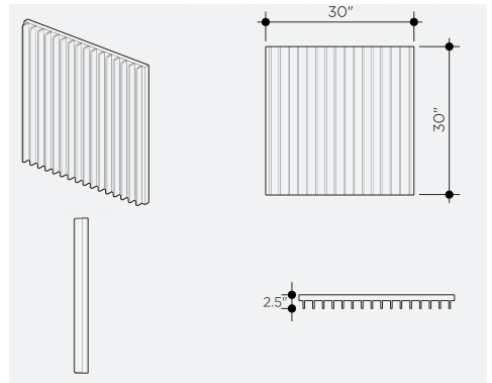

Torrent Tile : WALLS

MODULAR & CUSTOM

The Torrent tile is a modular acoustic tiling system that can be easily configured to create "custom" wall sculptures. With only three modular Torrent Tiles, endless varieties of undulations, ebbs and flows, and transitions can be created within any interior environment.

Torrent Tiles are designed so that their vertical slats can be reconfigured from **Right-to-Left** to **Left-to-Right**. This allows the undulation to continue horizontally and vertically by simply mirroring the files.