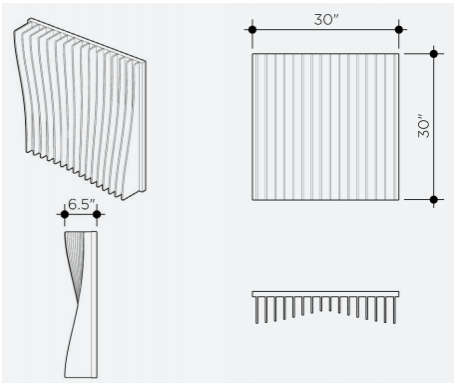

Torrent Tile : WALLS

MODULAR & CUSTOM

The Torrent tile is a modular acoustic tiling system that can be easily configured to create "custom" wall sculptures. With only three modular Torrent Tiles, endless varieties of undulations, ebbs and flows, and transitions can be created within any interior environment.

Torrent Tiles are designed so that their vertical slats can be reconfigured from **Right-to-Left** to **Left-to-Right**. This allows the undulation to continue horizontally and vertically by simply mirroring the files.