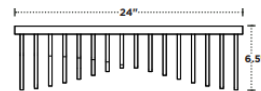

TILE B

Swell : CEILINGS

SCULPTURAL & TRANSFORMATIVE

The Swell Ceiling System is a drop ceiling product series that transforms office interiors through both cutting edge aesthetics and acoustical performance. Made from our 99% recycled PET felt, the five modular tiles can be rotated and configured in multiple orientations to create endlessly customizable ceiling sculptures.