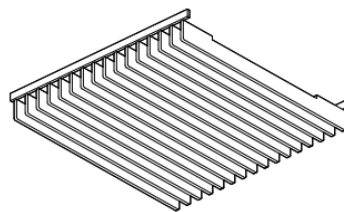

LICORICE

STROMBOLI

TILE A

TILE B

TILE C

Torrent Tile : WALLS

MODULAR & CUSTOM

The Torrent tile is a modular acoustic tiling system that can be easily configured to create "custom" wall sculptures. With only three modular Torrent Tiles, endless varieties of undulations, ebbs and flows, and transitions can be created within any interior environment.

Torrent Tiles are designed so that their vertical slats can be reconfigured from **Right-to-Left** to **Left-to-Right**. This allows the undulation to continue horizontally and vertically by simply mirroring the files.

TILE A

TILE B

Swell : CEILINGS

SCULPTURAL & TRANSFORMATIVE

The Swell Ceiling System is a drop ceiling product series that transforms office interiors through both cutting edge aesthetics and acoustical performance. Made from our 99% recycled PET felt, the five modular tiles can be rotated and configured in multiple orientations to create endlessly customizable ceiling sculptures.