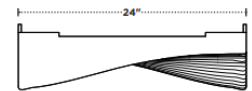

TILE B

Swell : CEILINGS

SCULPTURAL & TRANSFORMATIVE

The Swell Ceiling System is a drop ceiling product series that transforms office interiors through both cutting edge aesthetics and acoustical performance. Made from our 99% recycled PET felt, the five modular tiles can be rotated and configured in multiple orientations to create endlessly customizable ceiling sculptures.