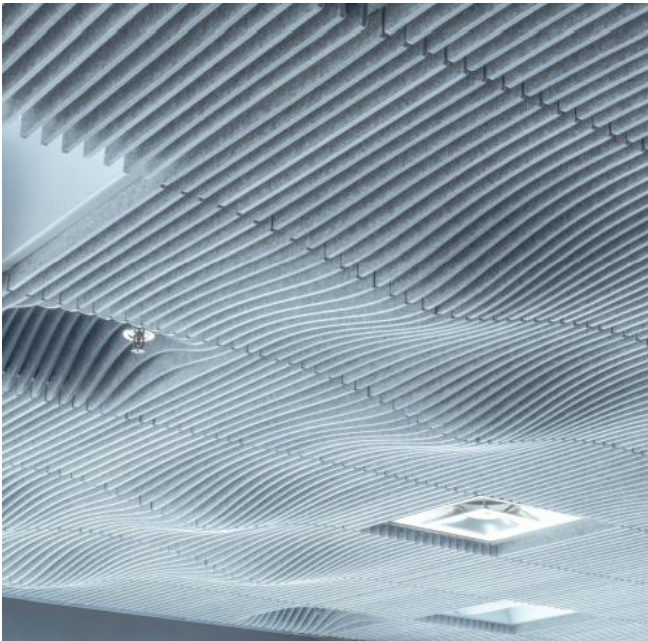

LICORICE

STROMBOLI

TILE A

TILE B

TILE C

Torrent Tile : WALLS

MODULAR & CUSTOM

The Torrent tile is a modular acoustic tiling system that can be easily configured to create "custom" wall sculptures. With only three modular Torrent Tiles, endless varieties of undulations, ebbs and flows, and transitions can be created within any interior environment.

Torrent Tiles are designed so that their vertical slats can be reconfigured from **Right-to-Left** to **Left-to-Right**. This allows the undulation to continue horizontally and vertically by simply mirroring the files.

TILE A

TILE B

Swell : CEILINGS

SCULPTURAL & TRANSFORMATIVE

The Swell Ceiling System is a drop ceiling product series that transforms office interiors through both cutting edge aesthetics and acoustical performance. Made from our 99% recycled PET felt, the five modular tiles can be rotated and configured in multiple orientations to create endlessly customizable ceiling sculptures.