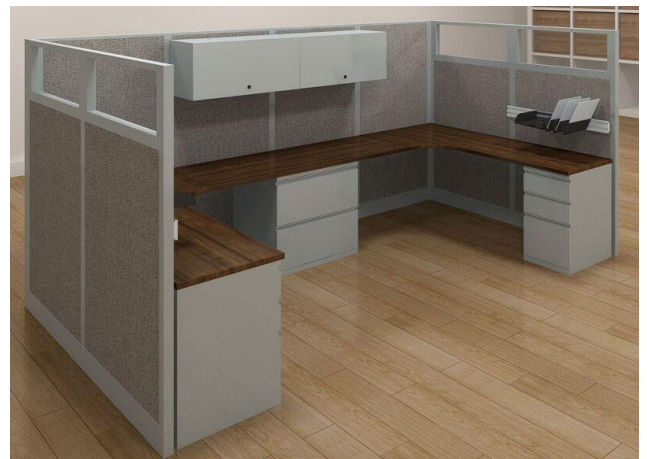

Visit our showroom for more information, or view our website gallery at www.modernspacestudio.com

EXP panel system | 3 panel heights – 39", 53" & 67" | 4 panel widths - 24", 30", 36" & 48"
standard EXP gray/silver panels with gray textured fabric only

shown with open metal shelves and metal wall tracks with plastic paper trays that hook into a vertical track system – countertop brackets and cabinets can also hook into this track, so support legs are not needed | shown with LAIR 20"H benching unit, available in WHITE only

glass panels can be added on top of shorter panels or tall panels have the option for 12" transom window | shown with metal file cabinets & flipper door overheads available in matching EXP gray metal

detail of countertop bracket

detail of glass divider option

detail of ledge bracket

detail of panel end

detail of outside corner

detail of joined panels | vertical track

rectangular holes for electrical outlets or data feeds available at base | optional power pole with UL 1286 8-wire feed available