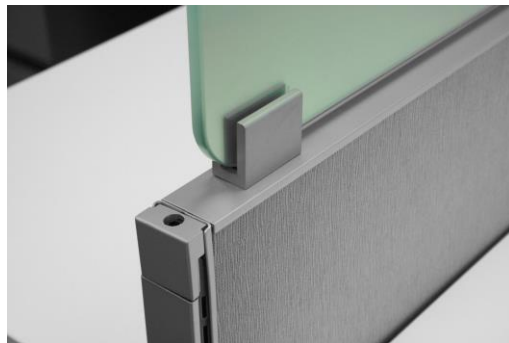

Visit our showroom for more information, or view our website gallery at www.modernspacestudio.com

EXP panel system | 3 panel heights – 39", 53" & 67" | 4 panel widths - 24", 30", 36" & 48"
standard EXP gray/silver panels with gray textured fabric only

shown with open metal shelves and metal wall tracks with plastic paper trays that hook into a vertical track system – countertop brackets and cabinets can also hook into this track, so support legs are not needed | shown with LAIR 20"H benching unit, available in WHITE only

glass panels can be added on top of shorter panels or tall panels have the option for 12" transom window | shown with metal file cabinets & flipper door overheads available in matching EXP gray metal

detail of countertop bracket

detail of glass divider option

detail of ledge bracket

detail of panel end

detail of outside corner

detail of joined panels | vertical track

rectangular holes for electrical outlets or data feeds available at base | optional power pole with UL 1286 8-wire feed available