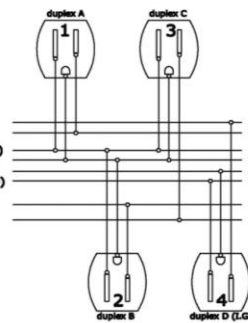

detail of glass divider option

detail of ledge bracket

detail of panel end

detail of outside corner

detail of joined panels | vertical track

rectangular holes for electrical outlets or data feeds available at base | optional power pole with UL 1286 8-wire feed available

Wiring Schematic
UL 1286 8-Wire

120/208 V. WYE