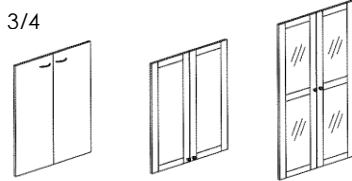

double doors

(W) 12,16,18,20,24
(H) 13,20,26,32,34,39,51,64,76,89
(D) 3/4

DRD3239 shown with Flat Laminate, base cabinet
DRD3239 shown with Stile & Rail, wall cabinet
DRD3251 shown with Glass Stile & Rail, tall cabinet