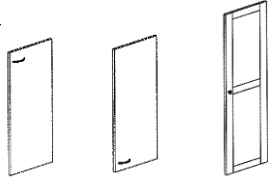

single doors

(W) 12,16,18,20,24
(H) 13,20,26,32,34,39,51,64,76,89
(D) 3/4