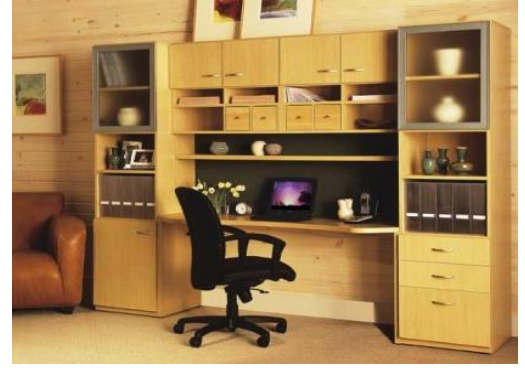

8" drawers

(W) 12,16,18,20,24,28,30,32,36
 (H) 24 (8"H x3)
 (D) 14, 20, 24
 pack quantity: 3

12" drawers

(W) 12,16,18,20,24,28,30,32,36
 (H) 12
 (D) 14, 20, 24
 pack quantity: 1

many door & drawer styles and colors are available including our flat panel, 5-panel stile & rail (shaker), metal framed glass (doors only) & high-gloss parapan... visit our design center to view color samples and create your own **unique** look!