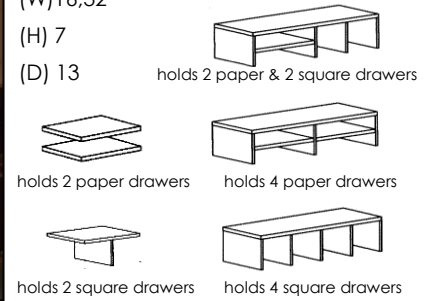

divider kits

(W) 16,32
(H) 7
(D) 13