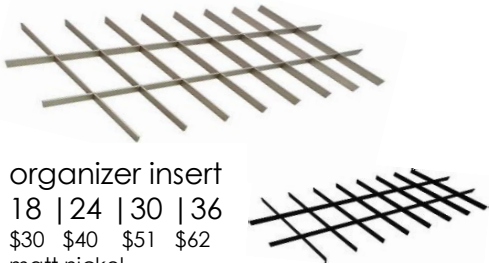

ENGAGE closet accessories

pull-out shelf
 18 | 24 | 30 | 36
 \$104 \$112 \$131 \$140
 matt nickel/slate fabric
 oiled bronze/beach fabric

organizer insert
 18 | 24 | 30 | 36
 \$30 \$40 \$51 \$62
 matt nickel
 oiled bronze

divided drawer
 18 | 24 | 30 | 36
 \$131 \$145 \$160 \$174
 matt nickel/slate fabric
 oiled bronze/beach fabric

deep divided drawer
 18 | 24 | 30 | 36
 \$129 \$143 \$154 \$161
 matt nickel/slate fabric
 oiled bronze/beach fabric

laundry frame + bags
 18 (1 bag) | 24 (2 bags) | 30 (2 bags) | 36 (3 bags)
 \$157 \$206 \$219 \$231
 matt nickel/slate fabric
 oiled bronze/beach fabric

pull-out pant rack
 18 (9 hangers) | 24 (12 hangers)
 \$134 \$154
 30 (15 hangers) | 36 (18 hangers)
 \$174 \$194
 matt nickel
 oiled bronze